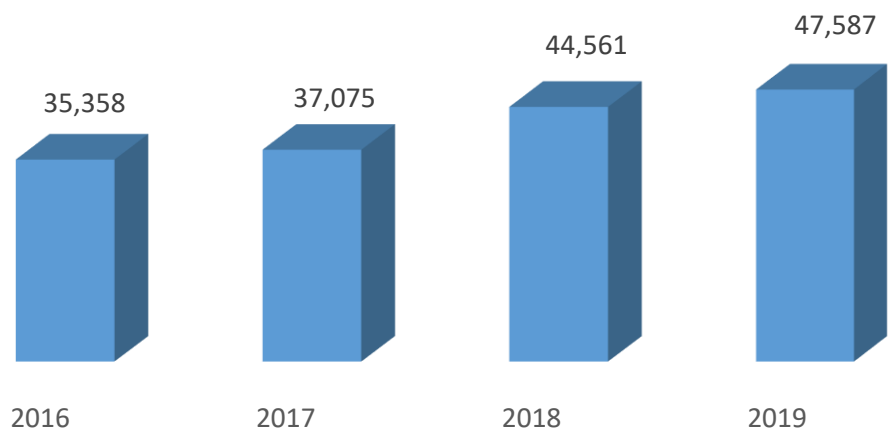

Job Listings, Metro West Pike Corridor^ Employers, 2016-19

Leading Export* Employers by Job Listings, MetroWest Pike, 2019

^MetroWest Pike Corridor includes Newton, Natick, Framingham, Westborough.

MetroWest Pike Corridor Employers, All Industries, by Job Listings - 2019

Source: Burning Glass Labor Market Insight, 2019, MassEcon analysis.

*Export Industries – Defined as industries that bring new dollars into the region, e.g. manufacturing, financial services, professional & technical services, information, transportation & warehousing.