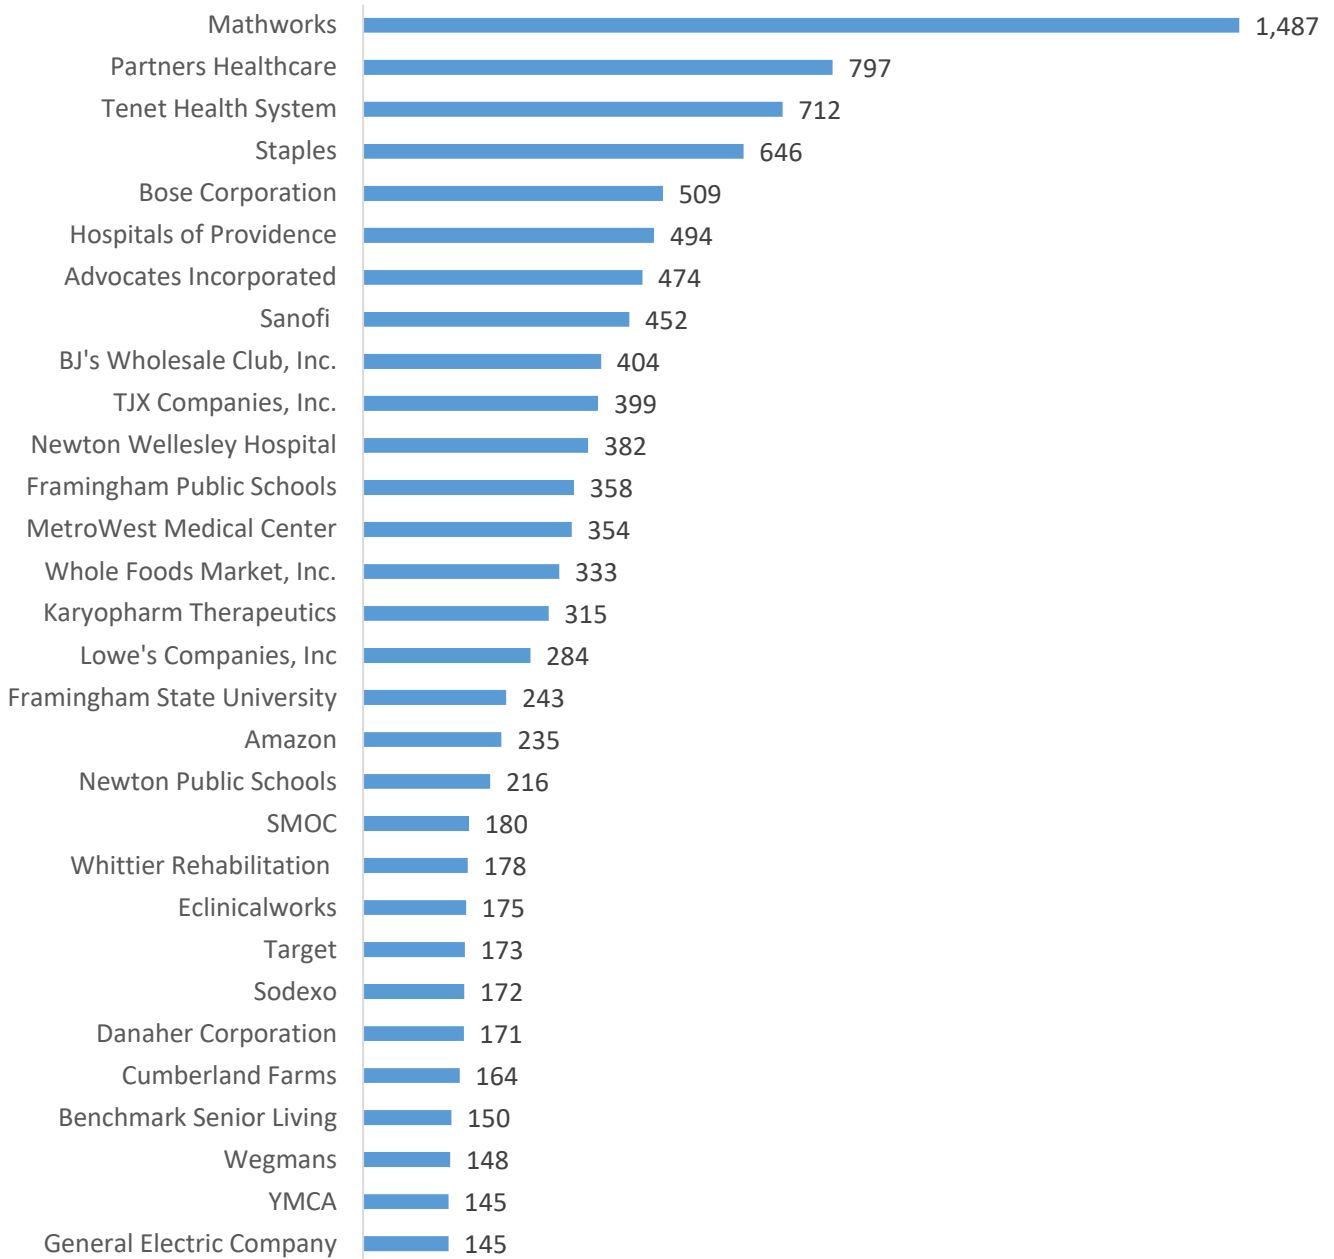

Job Listings, Metro West Pike Corridor^ Employers, 2016-19

Leading Export* Employers by Job Listings, MetroWest Pike, 2019

^MetroWest Pike Corridor includes Newton, Natick, Framingham, Westborough.

MetroWest Pike Corridor Employers, All Industries, by Job Listings - 2019

Source: Burning Glass Labor Market Insight, 2019, MassEcon analysis.

*Export Industries – Defined as industries that bring new dollars into the region, e.g. manufacturing, financial services, professional & technical services, information, transportation & warehousing.