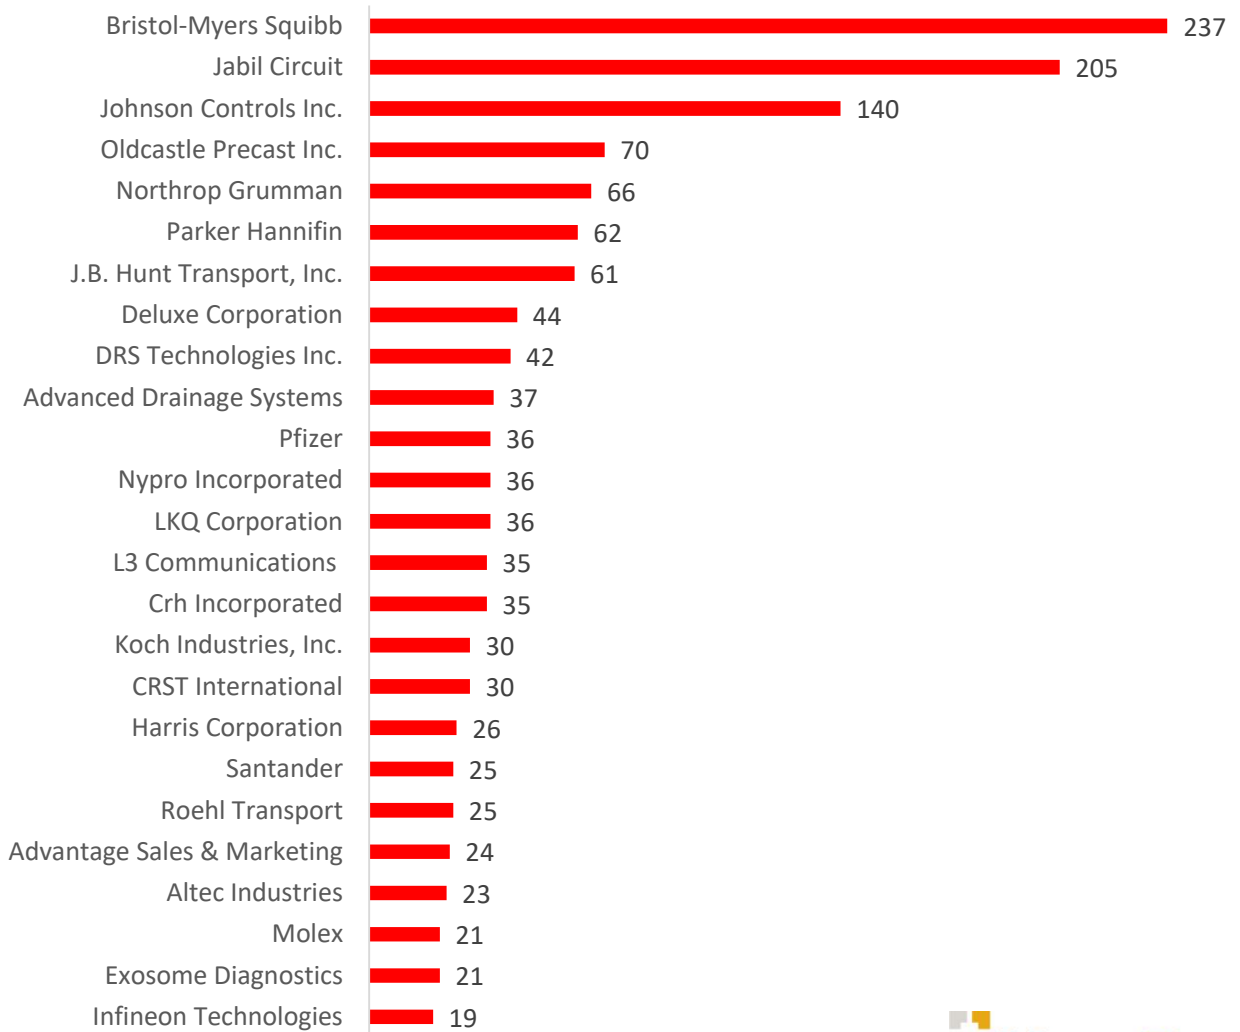

## Job Listings, North Central Employers, 2016-19

## North Central Leading Export\* Employers, by Job Listings, 2019

## North Central Leading Employers, All Industries, 2019

Source: Burning Glass Labor Market Insight, 2019, MassEcon analysis.

\*Export Industries – Defined as industries that bring new dollars into the region, e.g. manufacturing, financial services, professional & technical services, information, transportation & warehousing.