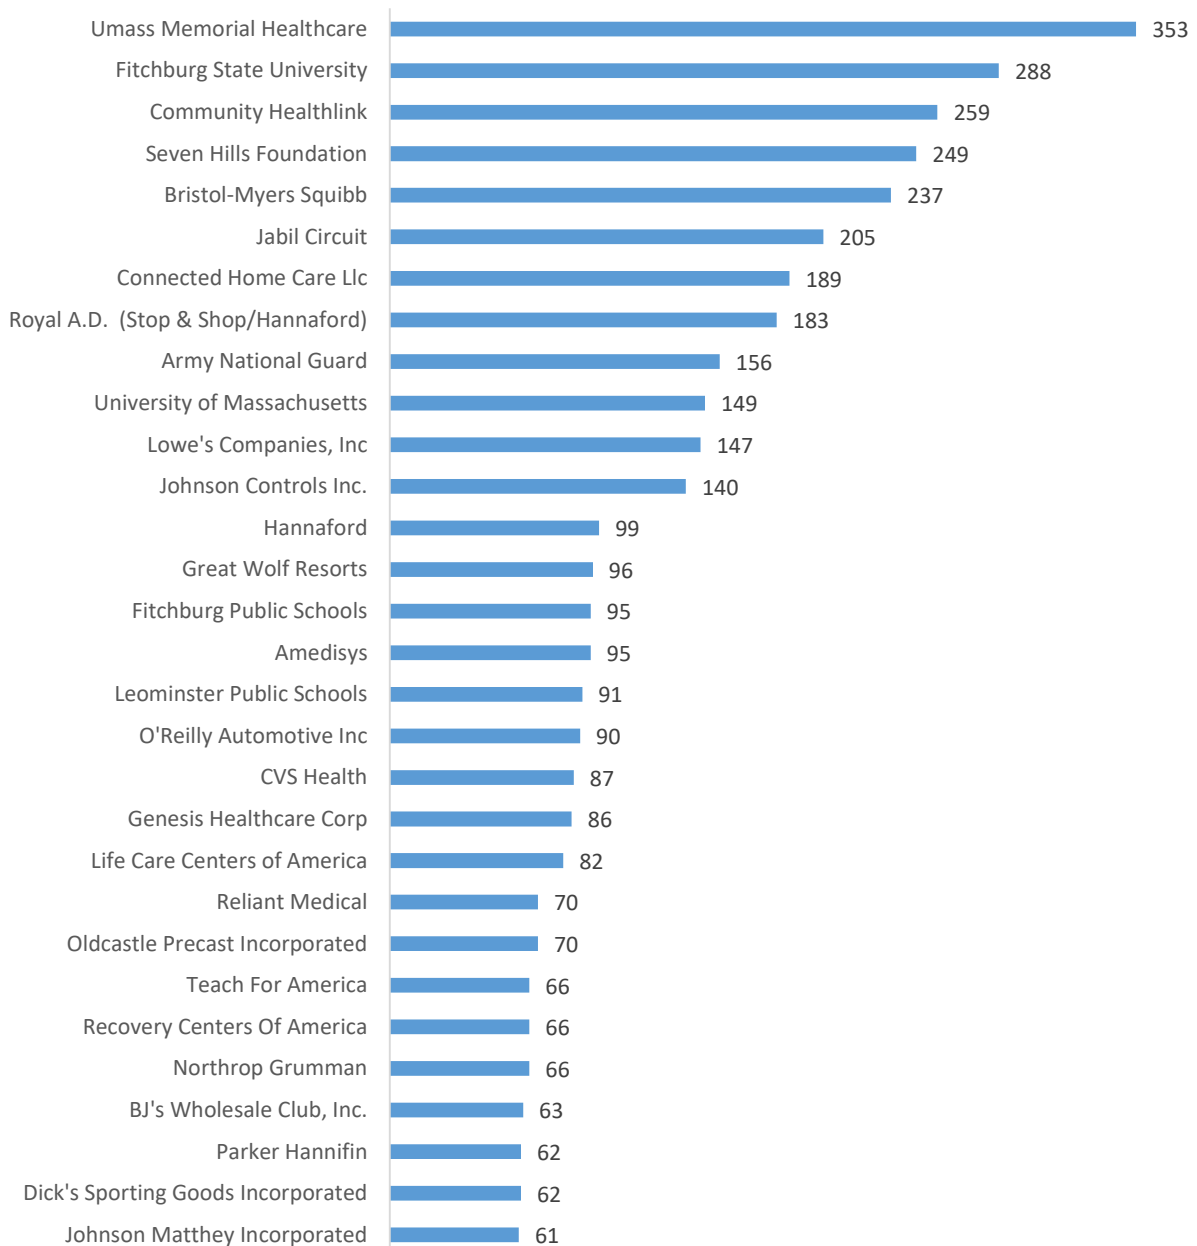

## Job Listings, North Central Employers, 2016-19

## North Central Leading Export\* Employers, by Job Listings, 2019

## North Central Leading Employers, All Industries, 2019

Source: Burning Glass Labor Market Insight, 2019, MassEcon analysis.

\*Export Industries – Defined as industries that bring new dollars into the region, e.g. manufacturing, financial services, professional & technical services, information, transportation & warehousing.