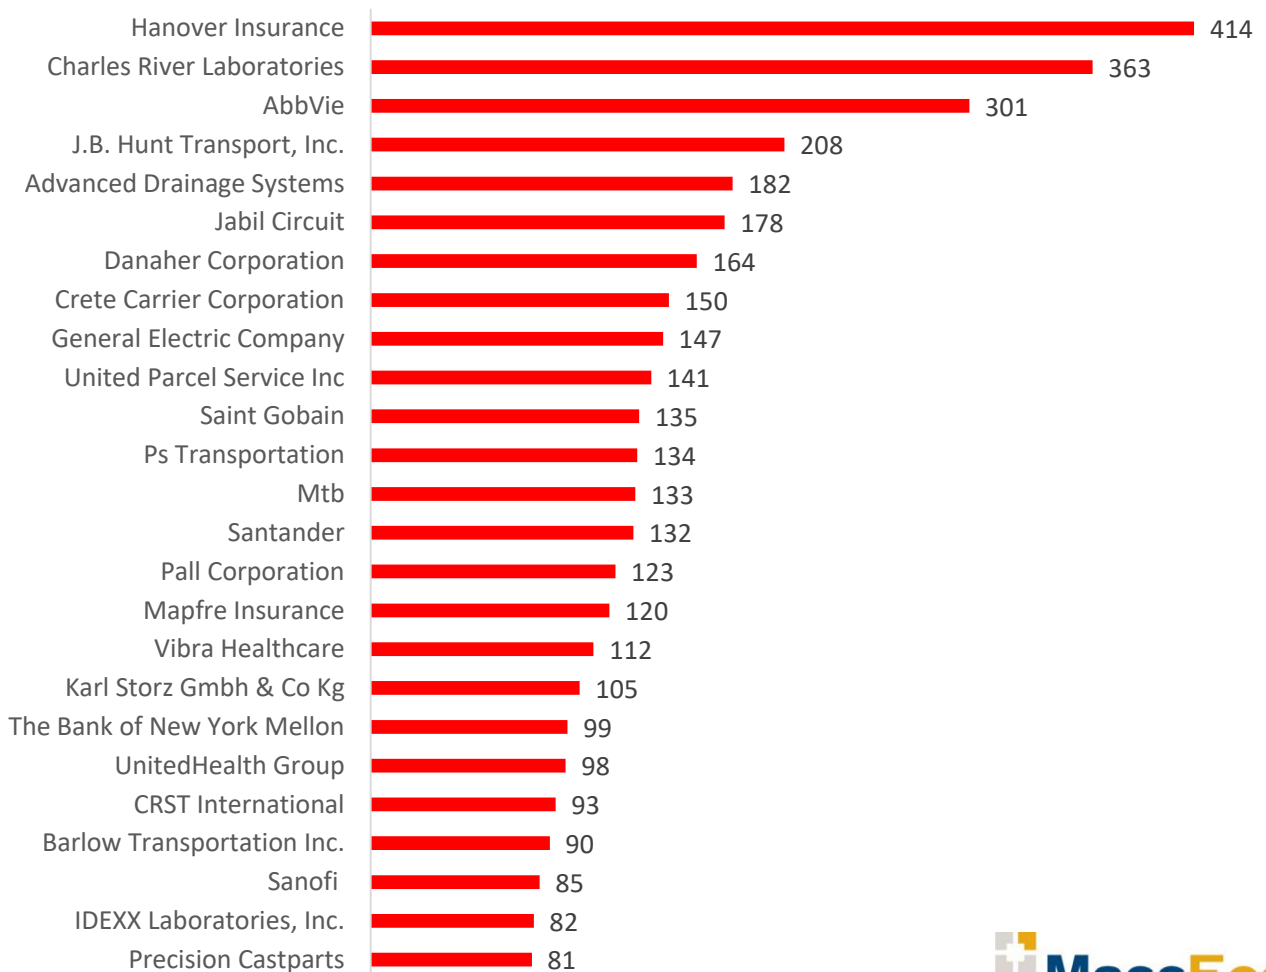

Job Listings, Greater Worcester* Employers, 2019

Leading Export** Employers by Job Listings, Greater Worcester, 2019

Greater Worcester Leading Employers, All Industries, by Job Postings, 2019

Source: Burning Glass Labor Market Insight, 2019, MassEcon analysis.

****Export Industries** – Defined as industries that bring new dollars into the region, e.g. manufacturing, financial services, professional & technical services, information, transportation & warehousing.

***Region** includes Barre, Princeton, Rutland, Boylston, Berlin, Northboro, Shrewsbury, Worcester, Millbury, Grafton, Upton, Northbridge, Hopedale, Mendon, Blackstone, Millville, Uxbridge, Douglas, Sutton, Webster, Oxford, Auburn, Leicester, Charlton, Southbridge, Sturbridge, and the Brookfields.