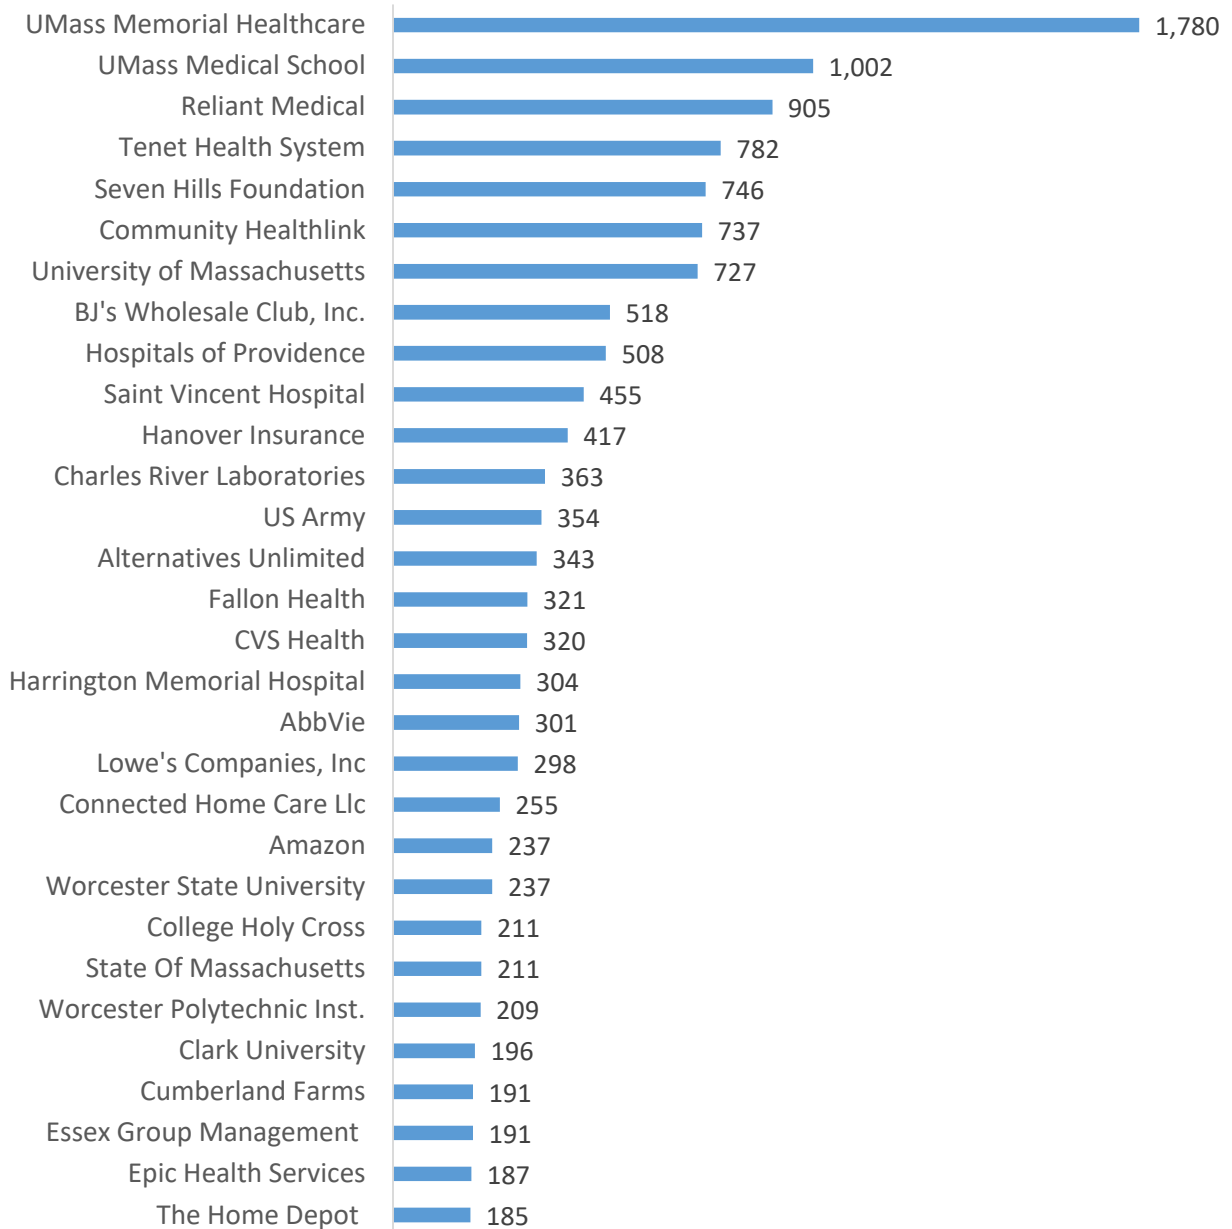

Job Listings, Greater Worcester* Employers, 2019

Leading Export** Employers by Job Listings, Greater Worcester, 2019

Greater Worcester Leading Employers, All Industries, by Job Postings, 2019

Source: Burning Glass Labor Market Insight, 2019, MassEcon analysis.

****Export Industries** – Defined as industries that bring new dollars into the region, e.g. manufacturing, financial services, professional & technical services, information, transportation & warehousing.

***Region** includes Barre, Princeton, Rutland, Boylston, Berlin, Northboro, Shrewsbury, Worcester, Millbury, Grafton, Upton, Northbridge, Hopedale, Mendon, Blackstone, Millville, Uxbridge, Douglas, Sutton, Webster, Oxford, Auburn, Leicester, Charlton, Southbridge, Sturbridge, and the Brookfields.